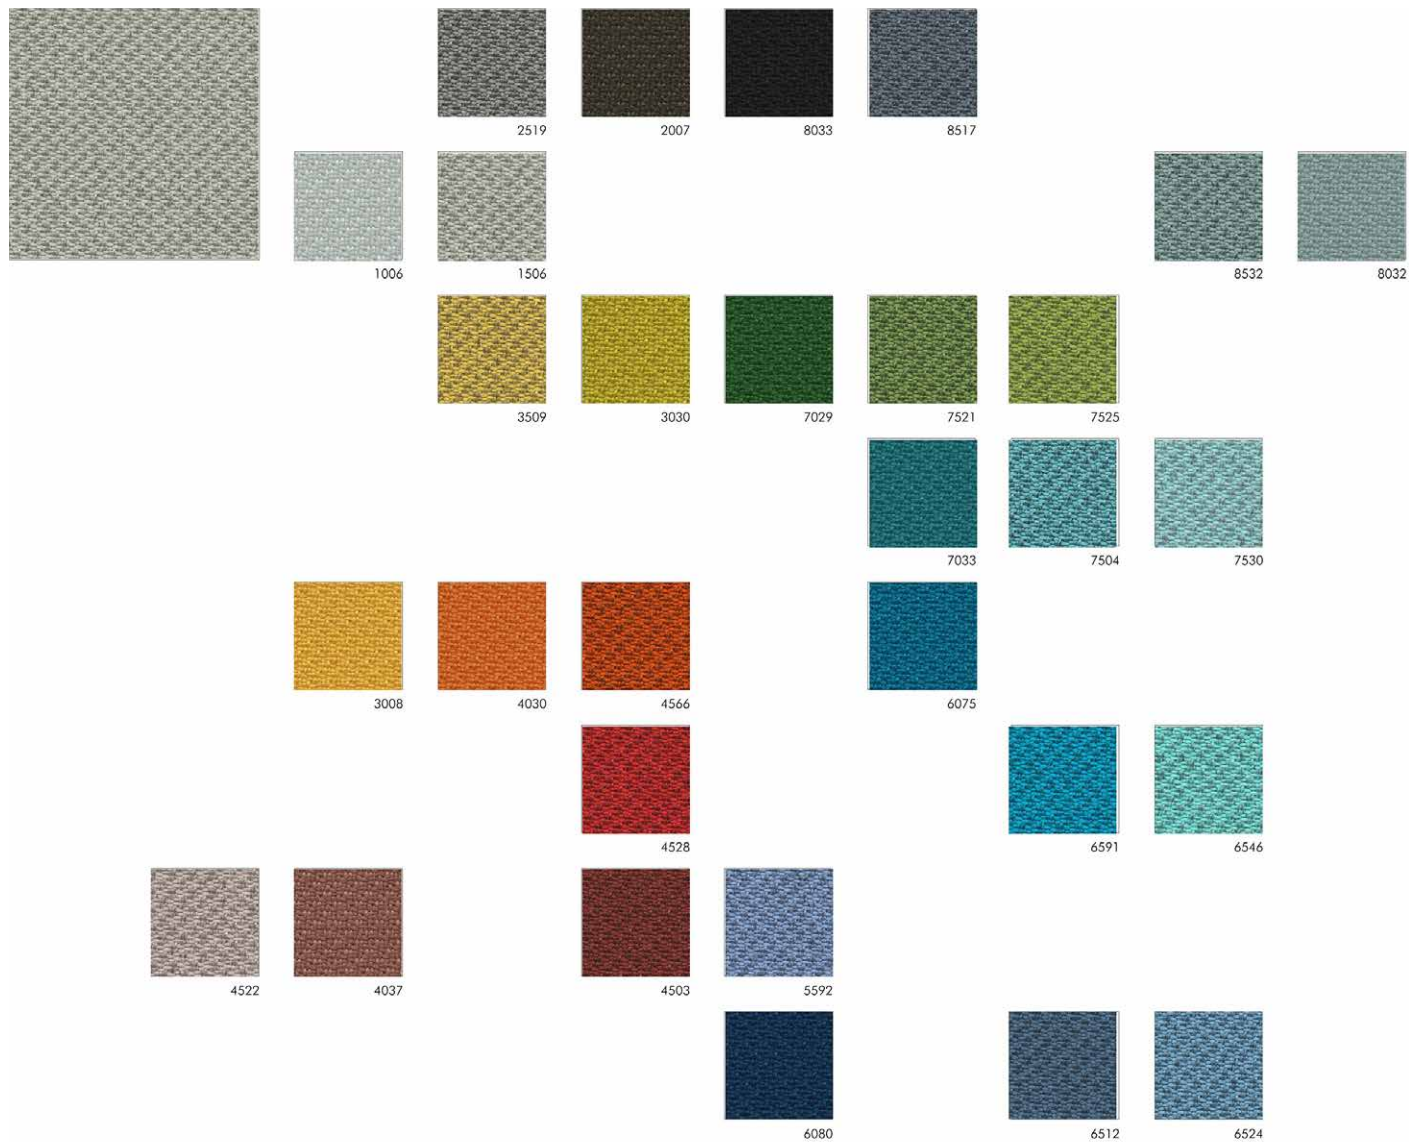

Standaard stoffen: Sealife, Time, One, Safari, Rustico, Nabucco en Facet.

Sealife

One

Time

Safari

9212

9828

9818